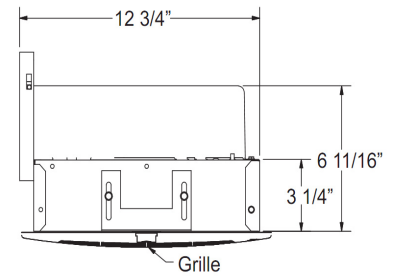

COOK

Type Gemini GC 122-184 are furnished standard with UL 705 & cUL 705 listing (Power Ventilator/ZACT).

Model GC	Max. Watts	RPM	HVI Sonest†	0.0 SP		.100 SP		.125 SP		.250 SP		.375 SP		.500 SP		.625 SP		.750 SP		.875 SP		1.000 SP		
				CFM	Sones	CFM	Sones	CFM	Sones	CFM	Sones	CFM	Sones	CFM	Sones	CFM	Sones	CFM	Sones	CFM	Sones	CFM	Sones	CFM
GC-122	50	800	0.7	60	1.0	59	1.1	58	1.1	56	1.3	53	2.0	49	2.7	42	3.5	28	4.4					
GC-124	64	900	1.1	81	1.5	80	1.6	79	1.6	77	1.7	73	2.1	67	2.7	59	3.3	49	4.2	32	5.2			
GC-142	59	1000	1.1	111	1.6	97	1.7	94	1.7	84	1.9	76	2.2	68	2.7	60	3.4	48	4.5	30	5.7			
GC-144	98	1100	2.0	139	2.8	133	2.9	131	2.9	124	3.0	117	3.2	108	3.4	97	3.7	84	4.2	65	4.8	42	5.5	
GC-162	103	1200	2.5	154	3.3	151	3.4	150	3.4	145	3.6	140	3.7	131	3.8	117	4.0	105	4.1	87	4.8	56	5.5	
GC-164	145	1300	4.0	190	4.9	186	4.8	185	4.8	180	4.7	174	4.7	166	4.7	148	4.7	131	4.7	110	5.1	78	5.5	
GC-182	185	1400	5.5	232	6.9	227	6.9	226	6.8	219	6.8	212	6.7	203	6.6	189	6.5	173	6.4	155	6.3	130	6.2	
GC-184	220	1500	6.0	262	7.7	255	7.6	253	7.5	244	7.4	234	7.2	222	7.1	207	6.9	189	6.6	166	6.3	143	6.1	

Grille Material	A	B
Plastic	13-1/4	15-1/2
Steel	13-1/2	15-1/2
Aluminum	13-3/4	15-1/2

All dimensions in inches.

Unit Size	Approx. Ship-Wt. Lbs.
122/124	13
142/144	15
162/164	15
182/184	16