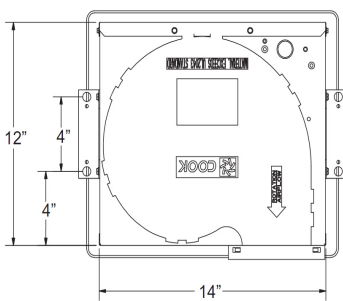

COOK

Type Gemini GC 122-184 are furnished standard with UL 705 & cUL 705 listing (Power Ventilator/ZACT).

Model GC	Max. Watts	RPM	HVI Sonest†	0.0 SP		.100 SP		.125 SP		.250 SP		.375 SP		.500 SP		.625 SP		.750 SP		.875 SP		1.000 SP		
				CFM	Sones	CFM	Sones	CFM	Sones	CFM	Sones	CFM	Sones	CFM	Sones	CFM	Sones	CFM	Sones	CFM	Sones	CFM	Sones	CFM
GC-122	50	800	0.7	60	1.0	59	1.1	58	1.1	56	1.3	53	2.0	49	2.7	42	3.5	28	4.4					
GC-124	64	900	1.1	81	1.5	80	1.6	79	1.6	77	1.7	73	2.1	67	2.7	59	3.3	49	4.2	32	5.2			
GC-142	59	1000	1.1	111	1.6	97	1.7	94	1.7	84	1.9	76	2.2	68	2.7	60	3.4	48	4.5	30	5.7			
GC-144	98	1100	2.0	139	2.8	133	2.9	131	2.9	124	3.0	117	3.2	108	3.4	97	3.7	84	4.2	65	4.8	42	5.5	
GC-162	103	1200	2.5	154	3.3	151	3.4	150	3.4	145	3.6	140	3.7	131	3.8	117	4.0	105	4.1	87	4.8	56	5.5	
GC-164	145	1300	4.0	190	4.9	186	4.8	185	4.8	180	4.7	174	4.7	166	4.7	148	4.7	131	4.7	110	5.1	78	5.5	
GC-182	185	1400	5.5	232	6.9	227	6.9	226	6.8	219	6.8	212	6.7	203	6.6	189	6.5	173	6.4	155	6.3	130	6.2	
GC-184	220	1500	6.0	262	7.7	255	7.6	253	7.5	244	7.4	234	7.2	222	7.1	207	6.9	189	6.6	166	6.3	143	6.1	

Grille Material	A	B
Plastic	13-1/4	15-1/2
Steel	13-1/2	15-1/2
Aluminum	13-3/4	15-1/2

All dimensions in inches.

Unit Size	Approx. Ship-Wt. Lbs.
122/124	13
142/144	15
162/164	15
182/184	16