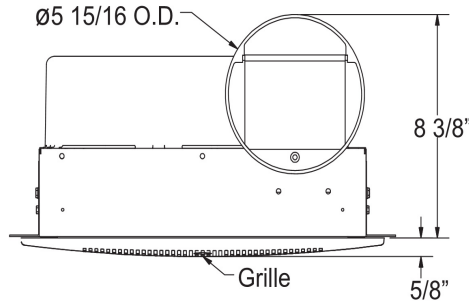

COOK

Type Gemini GC 122-184 are furnished standard with UL 705 & cUL 705 listing (Power Ventilator/ZACT).

Model GC	Max. Watts	RPM	HVI Sonest†	0.0 SP		.100 SP		.125 SP		.250 SP		.375 SP		.500 SP		.625 SP		.750 SP		.875 SP		1.000 SP		
				CFM	Sones	CFM	Sones	CFM	Sones	CFM	Sones	CFM	Sones	CFM	Sones	CFM	Sones	CFM	Sones	CFM	Sones	CFM	Sones	CFM
GC-122	50	800	0.7	60	1.0	59	1.1	58	1.1	56	1.3	53	2.0	49	2.7	42	3.5	28	4.4					
GC-124	64	900	1.1	81	1.5	80	1.6	79	1.6	77	1.7	73	2.1	67	2.7	59	3.3	49	4.2	32	5.2			
GC-142	59	1000	1.1	111	1.6	97	1.7	94	1.7	84	1.9	76	2.2	68	2.7	60	3.4	48	4.5	30	5.7			
GC-144	98	1100	2.0	139	2.8	133	2.9	131	2.9	124	3.0	117	3.2	108	3.4	97	3.7	84	4.2	65	4.8	42	5.5	
GC-162	103	1200	2.5	154	3.3	151	3.4	150	3.4	145	3.6	140	3.7	131	3.8	117	4.0	105	4.1	87	4.8	56	5.5	
GC-164	145	1300	4.0	190	4.9	186	4.8	185	4.8	180	4.7	174	4.7	166	4.7	148	4.7	131	4.7	110	5.1	78	5.5	
GC-182	185	1400	5.5	232	6.9	227	6.9	226	6.8	219	6.8	212	6.7	203	6.6	189	6.5	173	6.4	155	6.3	130	6.2	
GC-184	220	1500	6.0	262	7.7	255	7.6	253	7.5	244	7.4	234	7.2	222	7.1	207	6.9	189	6.6	166	6.3	143	6.1	

Grille Material	A	B
Plastic	13-1/4	15-1/2
Steel	13-1/2	15-1/2
Aluminum	13-3/4	15-1/2

All dimensions in inches.

Unit Size	Approx. Ship-Wt. Lbs.
122/124	13
142/144	15
162/164	15
182/184	16