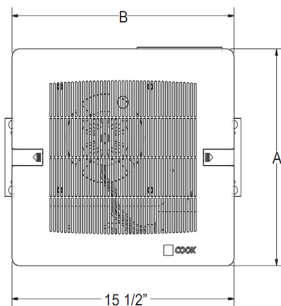

COOK

Type Gemini GC 122-184 are furnished standard with UL 705 & cUL 705 listing (Power Ventilator/ZACT).

Model GC	Max. Watts	RPM	HVI Sonest†	0.0 SP		.100 SP		.125 SP		.250 SP		.375 SP		.500 SP		.625 SP		.750 SP		.875 SP		1.000 SP		
				CFM	Sones	CFM	Sones	CFM	Sones	CFM	Sones	CFM	Sones	CFM	Sones	CFM	Sones	CFM	Sones	CFM	Sones	CFM	Sones	CFM
GC-122	50	800	0.7	60	1.0	59	1.1	58	1.1	56	1.3	53	2.0	49	2.7	42	3.5	28	4.4					
GC-124	64	900	1.1	81	1.5	80	1.6	79	1.6	77	1.7	73	2.1	67	2.7	59	3.3	49	4.2	32	5.2			
GC-142	59	1000	1.1	111	1.6	97	1.7	94	1.7	84	1.9	76	2.2	68	2.7	60	3.4	48	4.5	30	5.7			
GC-144	98	1100	2.0	139	2.8	133	2.9	131	2.9	124	3.0	117	3.2	108	3.4	97	3.7	84	4.2	65	4.8	42	5.5	
GC-162	103	1200	2.5	154	3.3	151	3.4	150	3.4	145	3.6	140	3.7	131	3.8	117	4.0	105	4.1	87	4.8	56	5.5	
GC-164	145	1300	4.0	190	4.9	186	4.8	185	4.8	180	4.7	174	4.7	166	4.7	148	4.7	131	4.7	110	5.1	78	5.5	
GC-182	185	1400	5.5	232	6.9	227	6.9	226	6.8	219	6.8	212	6.7	203	6.6	189	6.5	173	6.4	155	6.3	130	6.2	
GC-184	220	1500	6.0	262	7.7	255	7.6	253	7.5	244	7.4	234	7.2	222	7.1	207	6.9	189	6.6	166	6.3	143	6.1	

Grille Material	A	B
Plastic	13-1/4	15-1/2
Steel	13-1/2	15-1/2
Aluminum	13-3/4	15-1/2

All dimensions in inches.

Unit Size	Approx. Ship-Wt. Lbs.
122/124	13
142/144	15
162/164	15
182/184	16