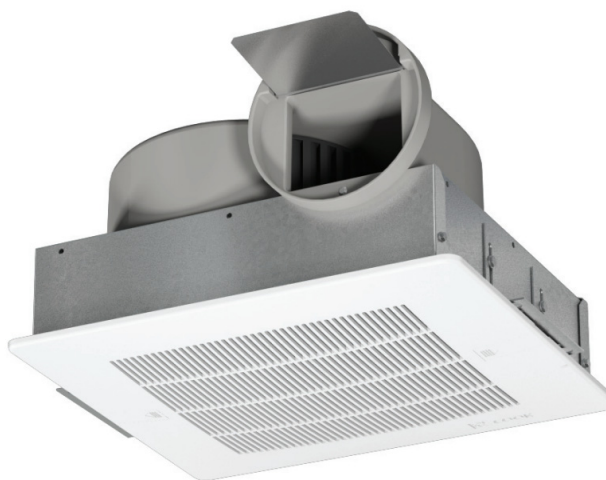

Gemini Ceiling Fans

COOK

Loren Cook Company certifies that the Gemini GC 122-184 are licensed to bear the AMCA Seal. The ratings shown are based on tests and procedures performed in accordance with AMCA Publication 211 and AMCA Publication 311, and comply with requirements of the AMCA Certified Ratings Program.

Type Gemini GC 122-184 are furnished standard with UL 705 & cUL 705 listing (Power Ventilator/ ZACT).

Model GC	Max. Watts	RPM	HVI Sones†	0.0 SP		.100 SP		.125 SP		.250 SP		.375 SP		.500 SP		.625 SP		.750 SP		.875 SP		1.000 SP	
				CFM	Sones	CFM	Sones	CFM	Sones	CFM	Sones	CFM	Sones	CFM	Sones	CFM	Sones	CFM	Sones	CFM	Sones	CFM	Sones
GC-122	50	800	0.7	60	1.0	59	1.1	58	1.1	56	1.3	53	2.0	49	2.7	42	3.5	28	4.4				
GC-124	64	900	1.1	81	1.5	80	1.6	79	1.6	77	1.7	73	2.1	67	2.7	59	3.3	49	4.2	32	5.2		
GC-142	59	1000	1.1	111	1.6	97	1.7	94	1.7	84	1.9	76	2.2	68	2.7	60	3.4	48	4.5	30	5.7		
GC-144	98	1100	2.0	139	2.8	133	2.9	131	2.9	124	3.0	117	3.2	108	3.4	97	3.7	84	4.2	65	4.8	42	5.5
GC-162	103	1200	2.5	154	3.3	151	3.4	150	3.4	145	3.6	140	3.7	131	3.8	117	4.0	105	4.1	87	4.8	56	5.5
GC-164	145	1300	4.0	190	4.9	186	4.8	185	4.8	180	4.7	174	4.7	166	4.7	148	4.7	131	4.7	110	5.1	78	5.5
GC-182	185	1400	5.5	232	6.9	227	6.9	226	6.8	219	6.8	212	6.7	203	6.6	189	6.5	173	6.4	155	6.3	130	6.2
GC-184	220	1500	6.0	262	7.7	255	7.6	253	7.5	244	7.4	234	7.2	222	7.1	207	6.9	189	6.6	166	6.3	143	6.1