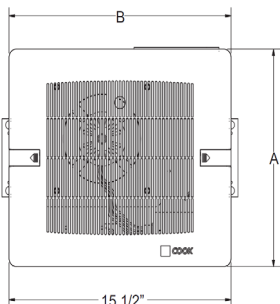

Type Gemini GC 122-184 are furnished standard with UL 705 & cUL 705 listing (Power Ventilator/ ZACT).

Model GC	Max. Watts	RPM	HVI Sones†	0.0 SP		.100 SP		.125 SP		.250 SP		.375 SP		.500 SP		.625 SP		.750 SP		.875 SP		1.000 SP	
				CFM	Sones	CFM	Sones	CFM	Sones	CFM	Sones	CFM	Sones	CFM	Sones	CFM	Sones	CFM	Sones	CFM	Sones	CFM	Sones
GC-122	50	800	0.7	60	1.0	59	1.1	58	1.1	56	1.3	53	2.0	49	2.7	42	3.5	28	4.4				
GC-124	64	900	1.1	81	1.5	80	1.6	79	1.6	77	1.7	73	2.1	67	2.7	59	3.3	49	4.2	32	5.2		
GC-142	59	1000	1.1	111	1.6	97	1.7	94	1.7	84	1.9	76	2.2	68	2.7	60	3.4	48	4.5	30	5.7		
GC-144	98	1100	2.0	139	2.8	133	2.9	131	2.9	124	3.0	117	3.2	108	3.4	97	3.7	84	4.2	65	4.8	42	5.5
GC-162	103	1200	2.5	154	3.3	151	3.4	150	3.4	145	3.6	140	3.7	131	3.8	117	4.0	105	4.1	87	4.8	56	5.5
GC-164	145	1300	4.0	190	4.9	186	4.8	185	4.8	180	4.7	174	4.7	166	4.7	148	4.7	131	4.7	110	5.1	78	5.5
GC-182	185	1400	5.5	232	6.9	227	6.9	226	6.8	219	6.8	212	6.7	203	6.6	189	6.5	173	6.4	155	6.3	130	6.2
GC-184	220	1500	6.0	262	7.7	255	7.6	253	7.5	244	7.4	234	7.2	222	7.1	207	6.9	189	6.6	166	6.3	143	6.1

Grille Material	A	B
Plastic	13-1/4	15-1/2
Steel	13-1/2	15-1/2
Aluminum	13-3/4	15-1/2

All dimensions in inches.

Unit Size	Approx. Ship-Wt. Lbs.
122/124	13
142/144	15
162/164	15
182/184	16