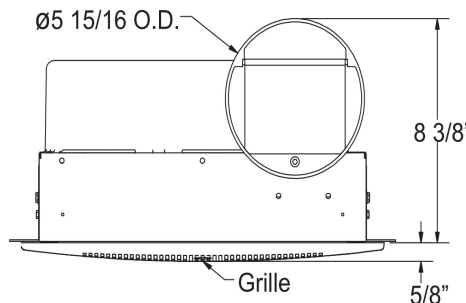

Type Gemini GC 122-184 are furnished standard with UL 705 & cUL 705 listing (Power Ventilator/ ZACT).

Model GC	Max. Watts	RPM	HVI Sones†	0.0 SP		.100 SP		.125 SP		.250 SP		.375 SP		.500 SP		.625 SP		.750 SP		.875 SP		1.000 SP	
				CFM	Sones	CFM	Sones	CFM	Sones	CFM	Sones	CFM	Sones	CFM	Sones	CFM	Sones	CFM	Sones	CFM	Sones	CFM	Sones
GC-122	50	800	0.7	60	1.0	59	1.1	58	1.1	56	1.3	53	2.0	49	2.7	42	3.5	28	4.4				
GC-124	64	900	1.1	81	1.5	80	1.6	79	1.6	77	1.7	73	2.1	67	2.7	59	3.3	49	4.2	32	5.2		
GC-142	59	1000	1.1	111	1.6	97	1.7	94	1.7	84	1.9	76	2.2	68	2.7	60	3.4	48	4.5	30	5.7		
GC-144	98	1100	2.0	139	2.8	133	2.9	131	2.9	124	3.0	117	3.2	108	3.4	97	3.7	84	4.2	65	4.8	42	5.5
GC-162	103	1200	2.5	154	3.3	151	3.4	150	3.4	145	3.6	140	3.7	131	3.8	117	4.0	105	4.1	87	4.8	56	5.5
GC-164	145	1300	4.0	190	4.9	186	4.8	185	4.8	180	4.7	174	4.7	166	4.7	148	4.7	131	4.7	110	5.1	78	5.5
GC-182	185	1400	5.5	232	6.9	227	6.9	226	6.8	219	6.8	212	6.7	203	6.6	189	6.5	173	6.4	155	6.3	130	6.2
GC-184	220	1500	6.0	262	7.7	255	7.6	253	7.5	244	7.4	234	7.2	222	7.1	207	6.9	189	6.6	166	6.3	143	6.1

Grille Material	A	B
Plastic	13-1/4	15-1/2
Steel	13-1/2	15-1/2
Aluminum	13-3/4	15-1/2

All dimensions in inches.

Unit Size	Approx. Ship-Wt. Lbs.
122/124	13
142/144	15
162/164	15
182/184	16