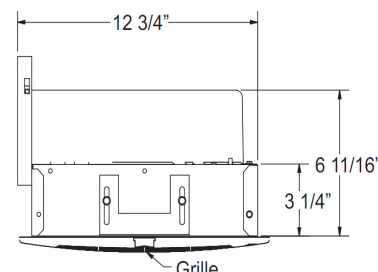

Type Gemini GC 122-184 are furnished standard with UL 705 & cUL 705 listing (Power Ventilator/ ZACT).

Model GC	Max. Watts	RPM	HVI Sones†	0.0 SP		.100 SP		.125 SP		.250 SP		.375 SP		.500 SP		.625 SP		.750 SP		.875 SP		1.000 SP	
				CFM	Sones	CFM	Sones	CFM	Sones	CFM	Sones	CFM	Sones	CFM	Sones	CFM	Sones	CFM	Sones	CFM	Sones	CFM	Sones
GC-122	50	800	0.7	60	1.0	59	1.1	58	1.1	56	1.3	53	2.0	49	2.7	42	3.5	28	4.4				
GC-124	64	900	1.1	81	1.5	80	1.6	79	1.6	77	1.7	73	2.1	67	2.7	59	3.3	49	4.2	32	5.2		
GC-142	59	1000	1.1	111	1.6	97	1.7	94	1.7	84	1.9	76	2.2	68	2.7	60	3.4	48	4.5	30	5.7		
GC-144	98	1100	2.0	139	2.8	133	2.9	131	2.9	124	3.0	117	3.2	108	3.4	97	3.7	84	4.2	65	4.8	42	5.5
GC-162	103	1200	2.5	154	3.3	151	3.4	150	3.4	145	3.6	140	3.7	131	3.8	117	4.0	105	4.1	87	4.8	56	5.5
GC-164	145	1300	4.0	190	4.9	186	4.8	185	4.8	180	4.7	174	4.7	166	4.7	148	4.7	131	4.7	110	5.1	78	5.5
GC-182	185	1400	5.5	232	6.9	227	6.9	226	6.8	219	6.8	212	6.7	203	6.6	189	6.5	173	6.4	155	6.3	130	6.2
GC-184	220	1500	6.0	262	7.7	255	7.6	253	7.5	244	7.4	234	7.2	222	7.1	207	6.9	189	6.6	166	6.3	143	6.1

Grille Material	A	B
Plastic	13-1/4	15-1/2
Steel	13-1/2	15-1/2
Aluminum	13-3/4	15-1/2

All dimensions in inches.

Unit Size	Approx. Ship-Wt. Lbs.
122/124	13
142/144	15
162/164	15
182/184	16