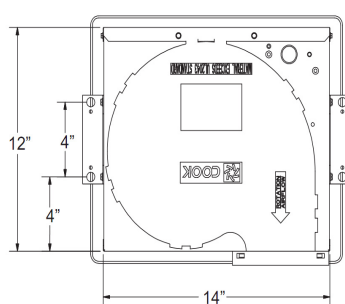

Type Gemini GC 122-184 are furnished standard with UL 705 & cUL 705 listing (Power Ventilator/ ZACT).

Model GC	Max. Watts	RPM	HVI Sones†	0.0 SP		.100 SP		.125 SP		.250 SP		.375 SP		.500 SP		.625 SP		.750 SP		.875 SP		1.000 SP	
				CFM	Sones	CFM	Sones	CFM	Sones	CFM	Sones	CFM	Sones	CFM	Sones	CFM	Sones	CFM	Sones	CFM	Sones	CFM	Sones
GC-122	50	800	0.7	60	1.0	59	1.1	58	1.1	56	1.3	53	2.0	49	2.7	42	3.5	28	4.4				
GC-124	64	900	1.1	81	1.5	80	1.6	79	1.6	77	1.7	73	2.1	67	2.7	59	3.3	49	4.2	32	5.2		
GC-142	59	1000	1.1	111	1.6	97	1.7	94	1.7	84	1.9	76	2.2	68	2.7	60	3.4	48	4.5	30	5.7		
GC-144	98	1100	2.0	139	2.8	133	2.9	131	2.9	124	3.0	117	3.2	108	3.4	97	3.7	84	4.2	65	4.8	42	5.5
GC-162	103	1200	2.5	154	3.3	151	3.4	150	3.4	145	3.6	140	3.7	131	3.8	117	4.0	105	4.1	87	4.8	56	5.5
GC-164	145	1300	4.0	190	4.9	186	4.8	185	4.8	180	4.7	174	4.7	166	4.7	148	4.7	131	4.7	110	5.1	78	5.5
GC-182	185	1400	5.5	232	6.9	227	6.9	226	6.8	219	6.8	212	6.7	203	6.6	189	6.5	173	6.4	155	6.3	130	6.2
GC-184	220	1500	6.0	262	7.7	255	7.6	253	7.5	244	7.4	234	7.2	222	7.1	207	6.9	189	6.6	166	6.3	143	6.1

Grille Material	A	B
Plastic	13-1/4	15-1/2
Steel	13-1/2	15-1/2
Aluminum	13-3/4	15-1/2

All dimensions in inches.

Unit Size	Approx. Ship-Wt. Lbs.
122/124	13
142/144	15
162/164	15
182/184	16