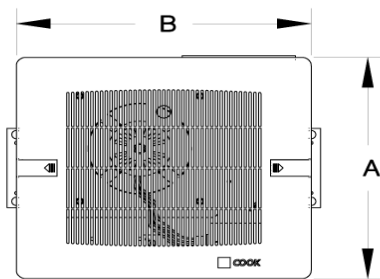

Dimensional Drawing

GC126-188

Ø5 15/16 O.D.

5/8"

Grille Material	A	B
Plastic	13-1/4	
Steel	13-1/2	15-1/2
Aluminum	13-3/4	

Unit Size	Approx. Ship Weights pounds.
126 - 128	13

146 - 168	15
186 - 188	16