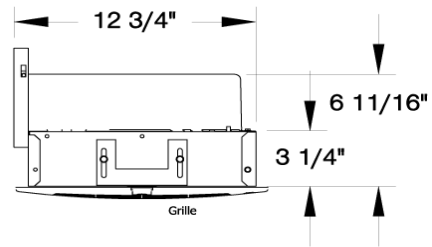

Dimensional Drawing

GC126-188

Ø5 15/16 O.D.

5/8"

Grille Material	A	B
Plastic	13-1/4	
Steel	13-1/2	15-1/2
Aluminum	13-3/4	

Unit Size	Approx. Ship Weights pounds.
126 - 128	13

146 - 168	15
186 - 188	16