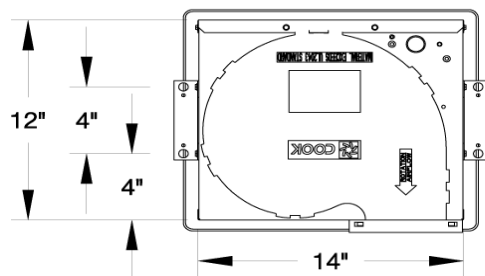

Dimensional Drawing

GC126-188

Ø5 15/16 O.D.

5/8"

Grille Material	A	B
Plastic	13-1/4	
Steel	13-1/2	15-1/2
Aluminum	13-3/4	

Unit Size	Approx. Ship Weights pounds.
126 - 128	13

146 - 168	15
186 - 188	16