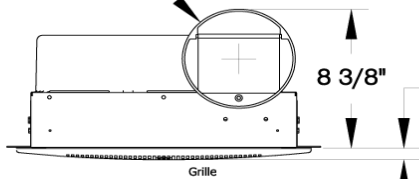

Dimensional Drawing

GC126-188

Ø5 15/16 O.D.

5/8"

Grille Material	A	B
Plastic	13-1/4	
Steel	13-1/2	15-1/2
Aluminum	13-3/4	

Unit Size	Approx. Ship Weights pounds.
126 - 128	13

146 - 168	15
186 - 188	16